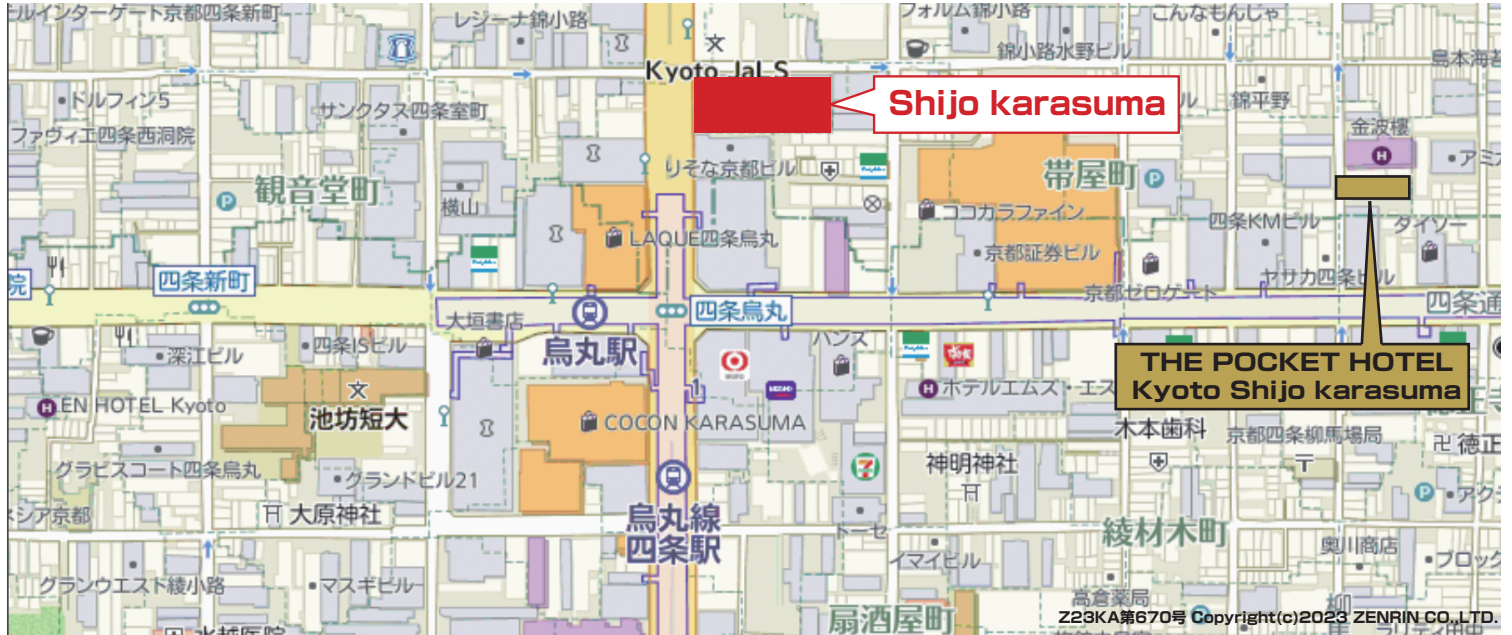

# Information of a new affiliated parking

**⚠ Any other Times parking lots but Shijyo karasuma is not affiliated.**

## Information of parking fee

**For guests of THE POCKET HOTEL Kyoto Shijo karasuma**

**max to 2,400 yen**  
(2,182yen+tax)

※For users hoping to park for more than 48 hours,  
please get out of the parking lot, and get discount processing again.