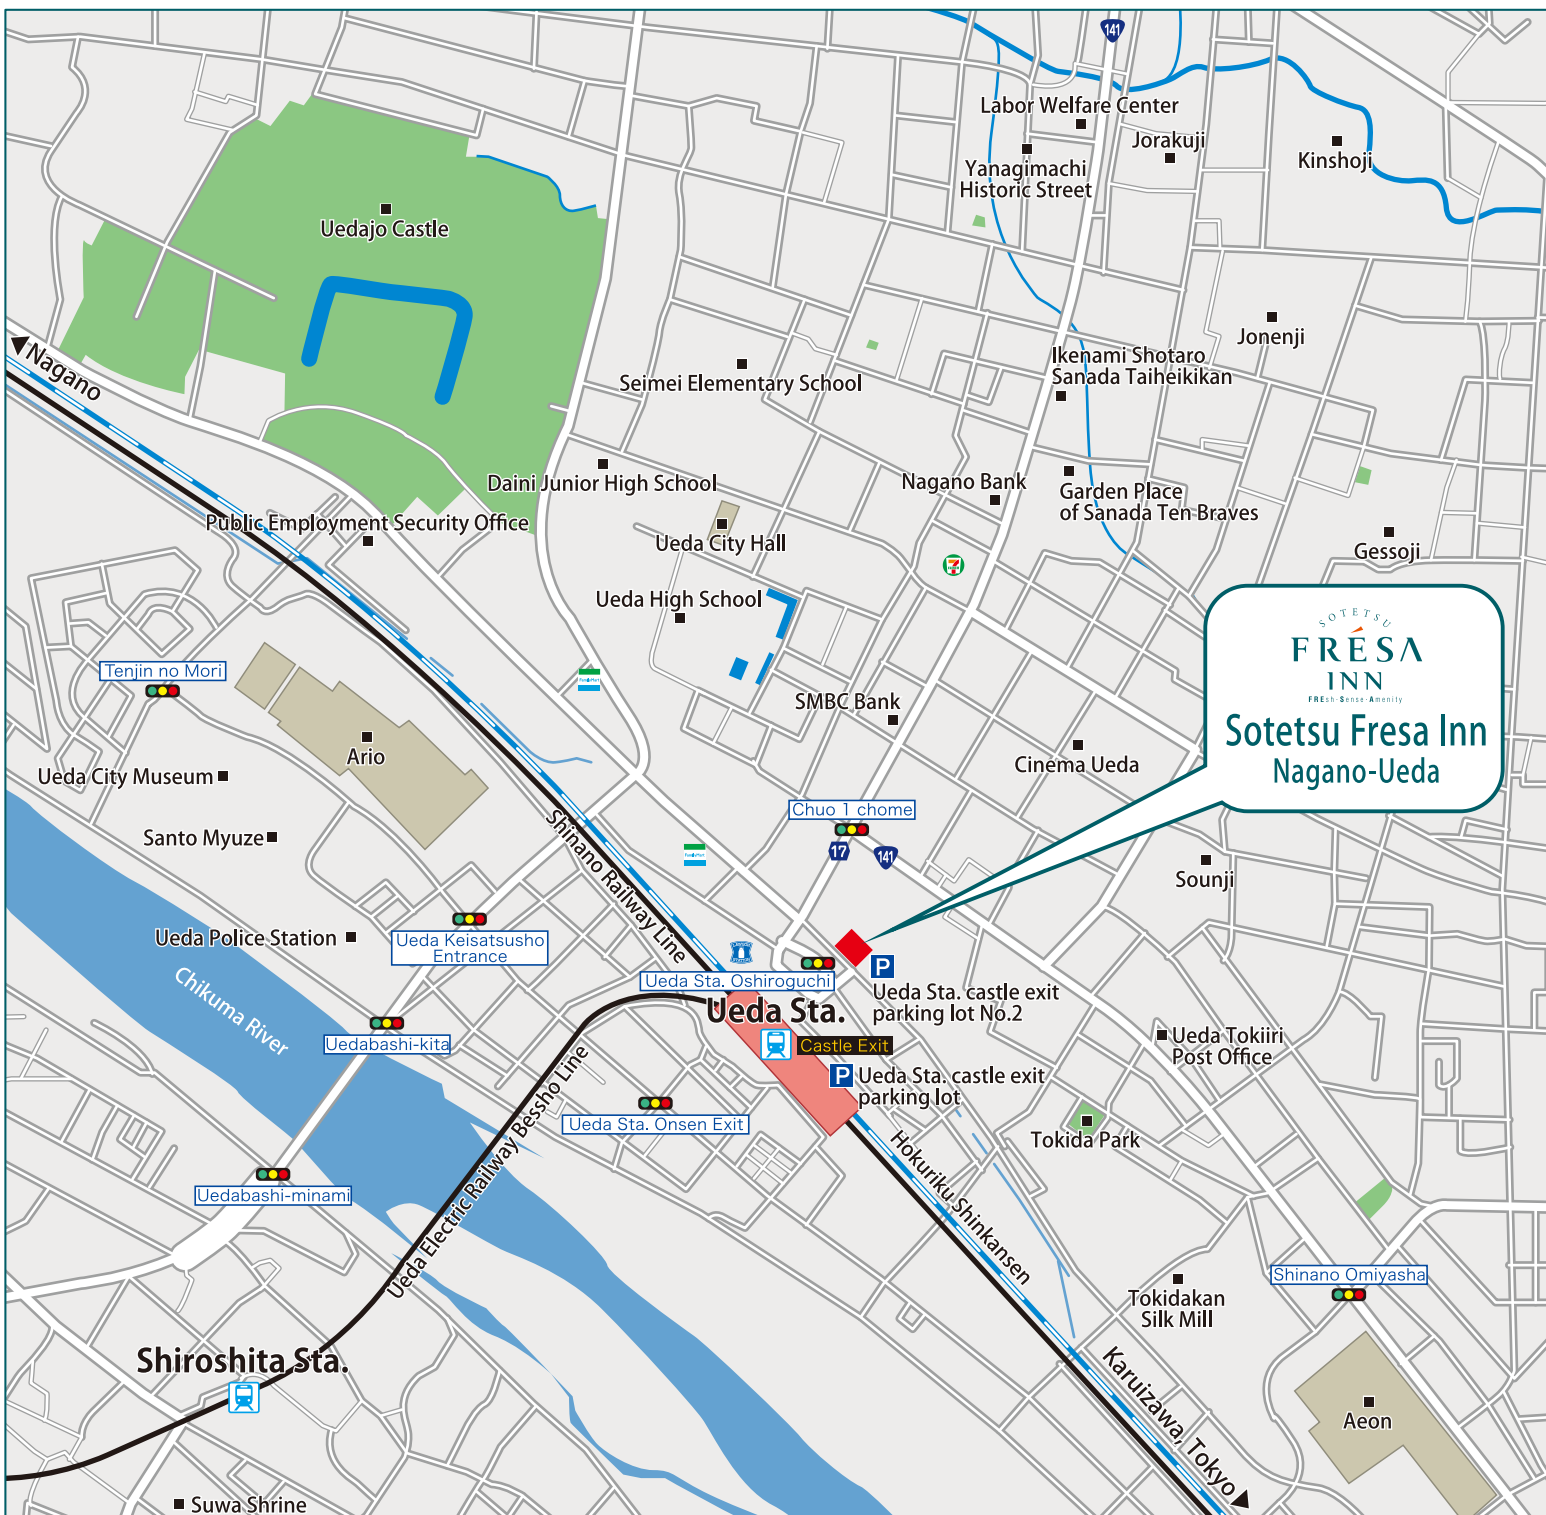

Ueda Area Map

Nearest Station

- One minute's walk from Ueda Station of the JR Hokuriku Shinkansen, Shinano Line of the Shinano Railway and Ueda Electric Railway Bessho Line.

Circumference Institution

- Nagano Station (Approx. 11 minutes by train)
Ueda Sta. → Nagano Sta.
(JR Hokuriku Shinkansen)
- Matsumoto Station (Approx. 100 minutes by train)
Ueda Sta. → Shinano Sta. → Matsumoto Sta.
(Shinano Railway Line) (JR Shinano Line)
- Toyama Station (Approx. 76 minutes by train)
Ueda Sta. → Toyama Sta.
(JR Hokuriku Shinkansen)
- Shinshu Matsumoto Airport (Approx. 135 minutes by train and bus)
Ueda Sta. → Shinano Sta. → Matsumoto Sta. → Shinshu Matsumoto Airport
(Shinano Railway Line) (JR Shinano Line) (Bus)
- Uedajo Castle Park (Approx. 15 minutes by walk)
- Kitamuki Kannon Temple (Bessho Onsen) (Approx. 30 minutes by train)
Ueda Sta. → Bessho-Onsen Sta.
(Ueda Electric Railway Bessho Line)
- Sugadaira Highland area (Approx. 50 minutes by car)

SOTETSU
FRESA
INN
FRESH · SENSE · AMENITY
**Sotetsu Fresa Inn
Nagano-Ueda**

SOTETSU
FRESA 相鉄フレッサイン
INN 長野上田駅前
FRESH · SENSE · AMENITY

Sotetsu Fresa Inn Nagano-Ueda

1-8-2 Tenjin, Ueda-shi, Nagano 386-0025 TEL +81-268-80-2031