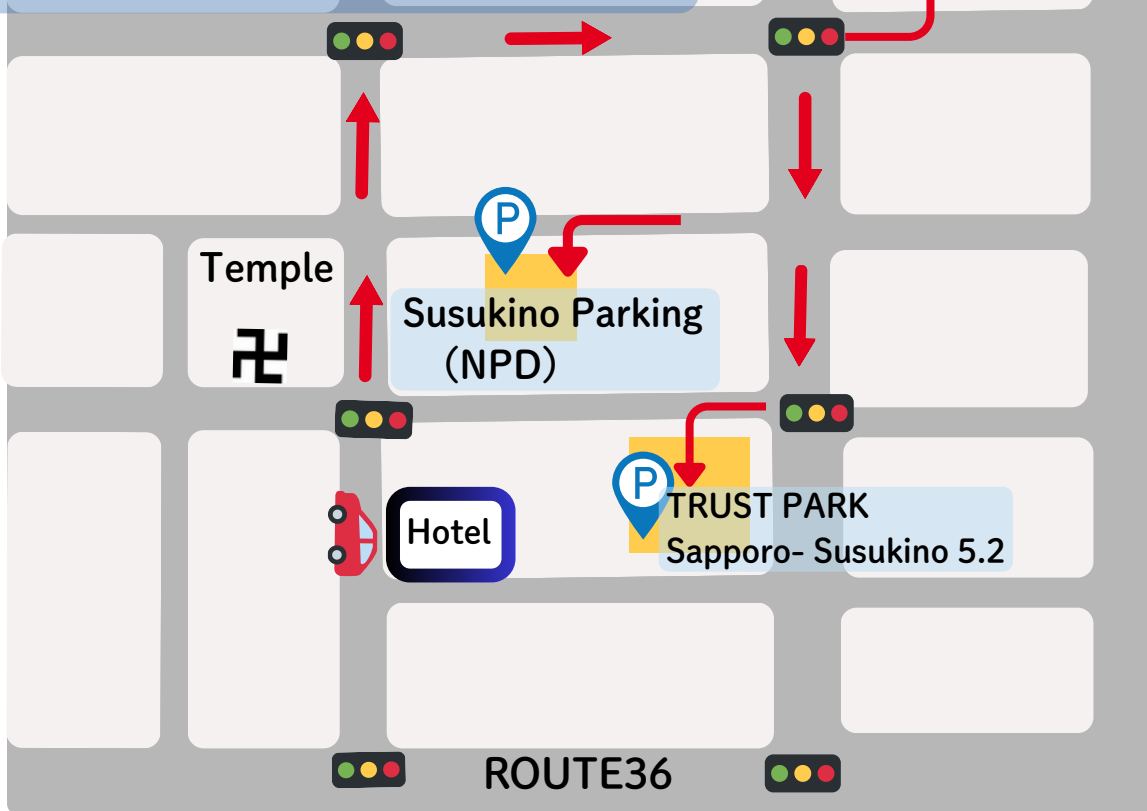

**Sotetsu Fresa Inn Sapporo-Susukino
Parking Information**

You can park **only ONCE**

Cars are not allowed to enter or exit.

No continuous parking:

If you wish to park continuously for more than 24 hours, please let us know.

We will guide you to another parking lot.
Please ask us at the front desk.

Sotetsu Fresa Inn Sapporo-Susukino
(Tel : 011-520-2203)

(When crowded, you may have to wait.)

Trust Park Sapporo-Susukino 5.2	Times Parking Susukino 6.3	Susukino Parking (NPD)ススキノ駐車場
Parking on the street		Multi-level parking Height limit: 154 cm
12 p.m - 12 p.m	24 hours from entry	12 p.m - 12 p.m
011-211-0248	—	011-511-3211
2,000 JPY Please bring the ticket to the front desk and make a payment.(Pre-pay) → We will give you service ticket.	2,000 JPY Please bring the ticket to the front desk and make a payment.(Pre-pay)	2,000 yen per night The clerk will affix a stamp → Please make a payment when you exit.