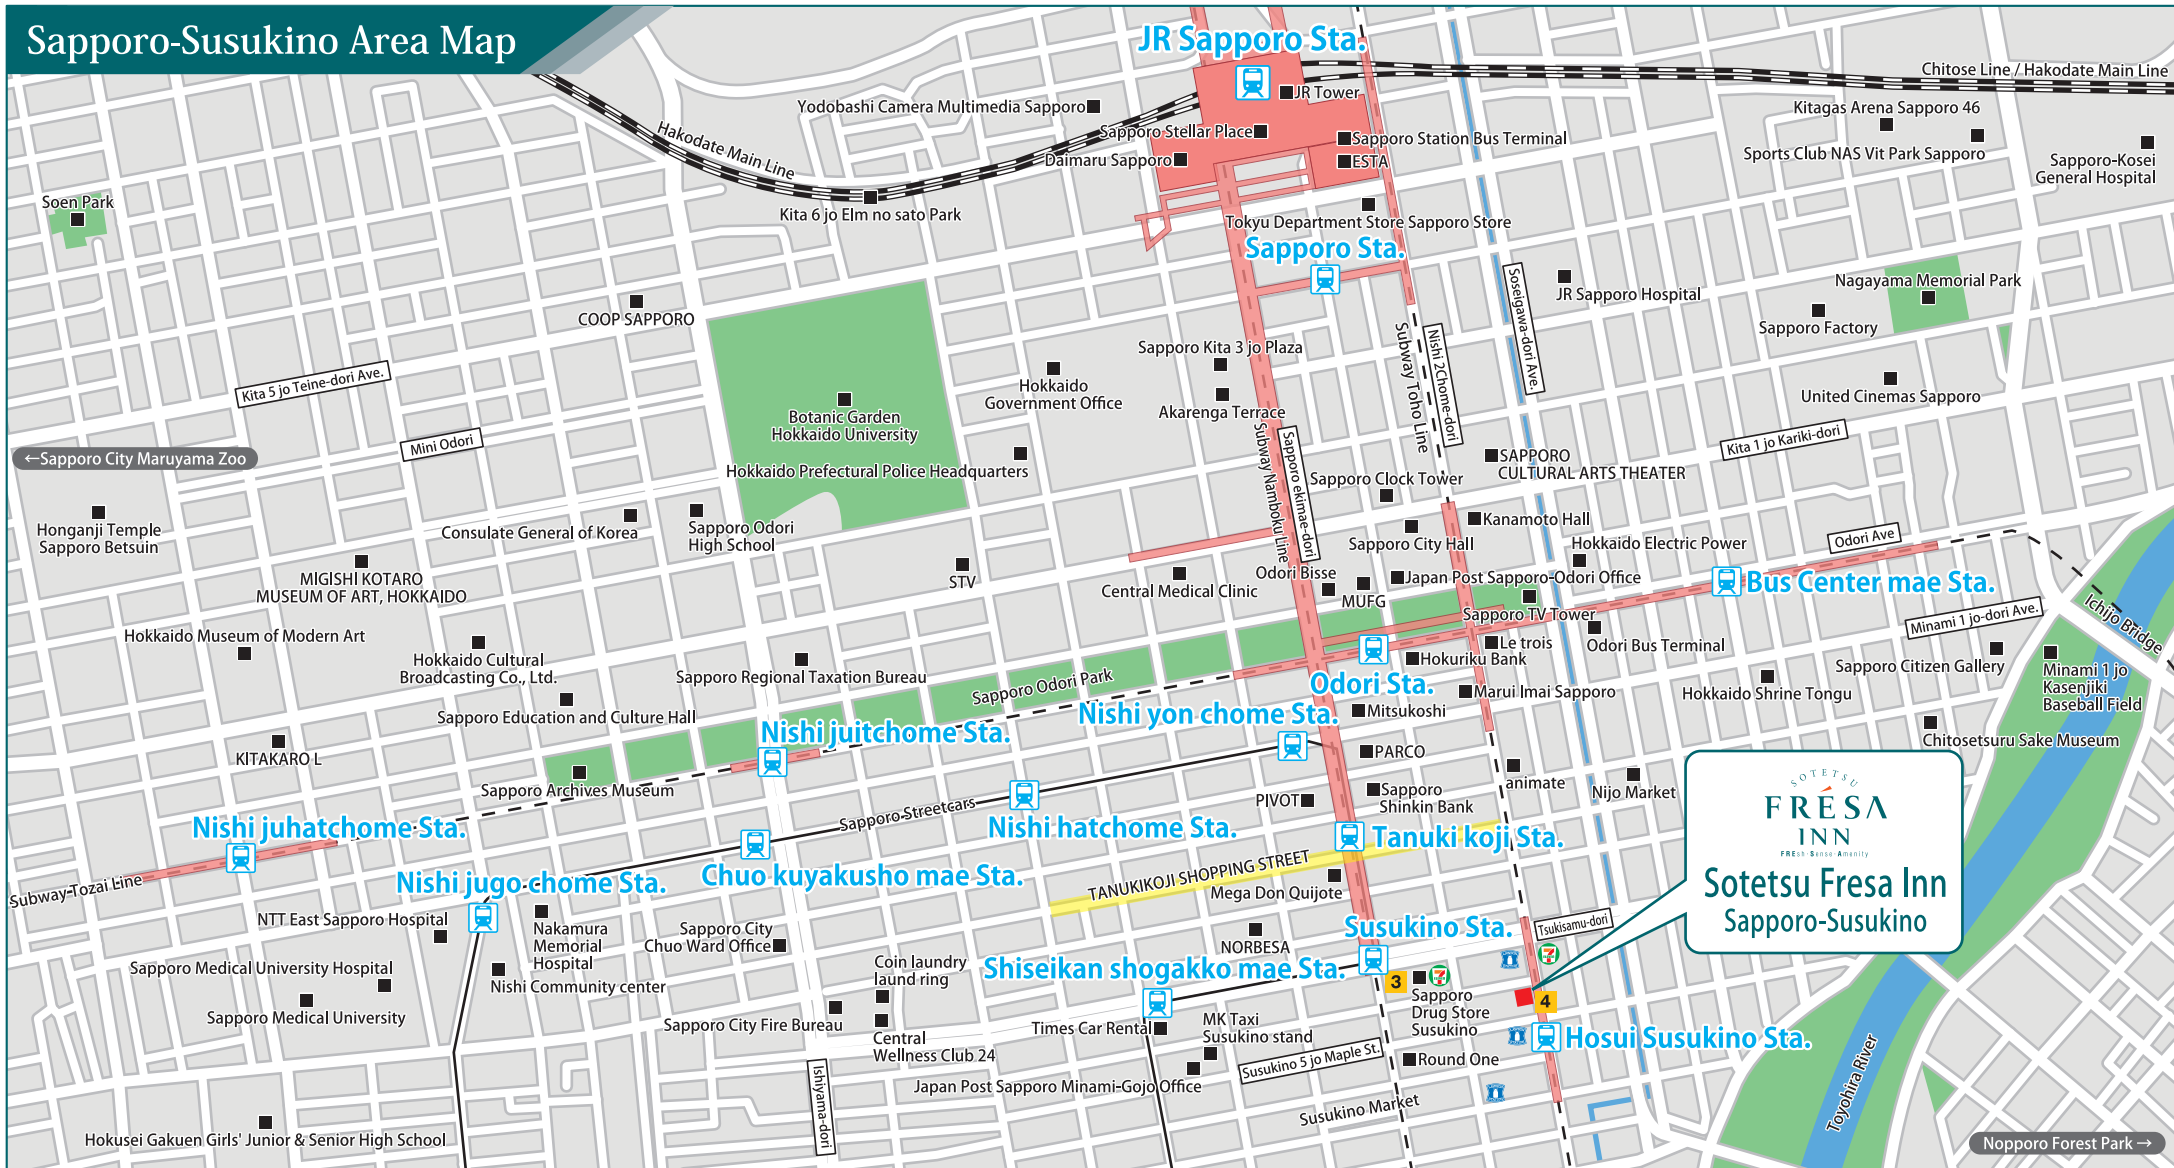

Sapporo-Susukino Area Map

Nearest Station

- One minute's walk from Exit 4 of Hosui Susukino Station on the Toho Line of Sapporo Municipal Subway
- A 4 minute walk from Exit 3 of Susukino Station on the Namboku Line of Sapporo Municipal Subway

Circumference Institution

- JR Sapporo Station
Hosui Susukino Sta. → Sapporo Sta. → JR Sapporo Sta. (Approx 12 minutes by train)
- Sapporo Dome [Fukuzumi Station]
Hosui Susukino Sta. → Fukuzumi Sta. (Approx 10 minutes by train)
- Hokkaido Shrine/Sapporo Maruyama Zoo/Maruyama Baseball Field [Maruyama Koen Station]
Hosui Susukino Sta. → Odori Sta. → Maruyama Koen Sta. (Approx 26 minutes by train and walk)

- SHIROI KOIBITO PARK [Miyanosawa Station]
Susukino Sta. → Odori Sta. → Miyanosawa Sta. (Approx 19 minutes by train)
- Sapporo Beer Garden [Higashi kuyakusho mae Sta.]
Hosui Susukino Sta. → Higashi kuyakusho mae Sta. (Approx 8 minutes by train)
- Hokkaido University [Kita juni jo Sta.]
Susukino Sta. → Kita Juni jo Sta. (Approx 6 minutes by train)
- Otaru Station
Susukino Sta. → Sapporo Sta. → JR Sapporo Sta. → Otaru Sta. (Approx 52 minutes by train)
- New Chitose Airport
Hosui Susukino Sta. → Sapporo Sta. → JR Sapporo Sta. → New Chitose Airport (Approx 52 minutes by train)
- Sapporo International Ski Resort (Approx 98 minutes by train and bus)
Hosui Susukino Sta. → Sapporo Sta. → Sapporo Station Bus Terminal → Sapporo International Ski Resort

SOTETSU
FRESA INN
FRESH · Sense · Amenity

**相鉄フレッサイン
札幌すすきの**

Sotetsu Fresa Inn Sapporo-Susukino

6-1 Nishi 2-chome, Minami 5-jo Chuo-ku, Sapporo-shi, Hokkaido 064-0805
TEL : (+81)11-520-2203