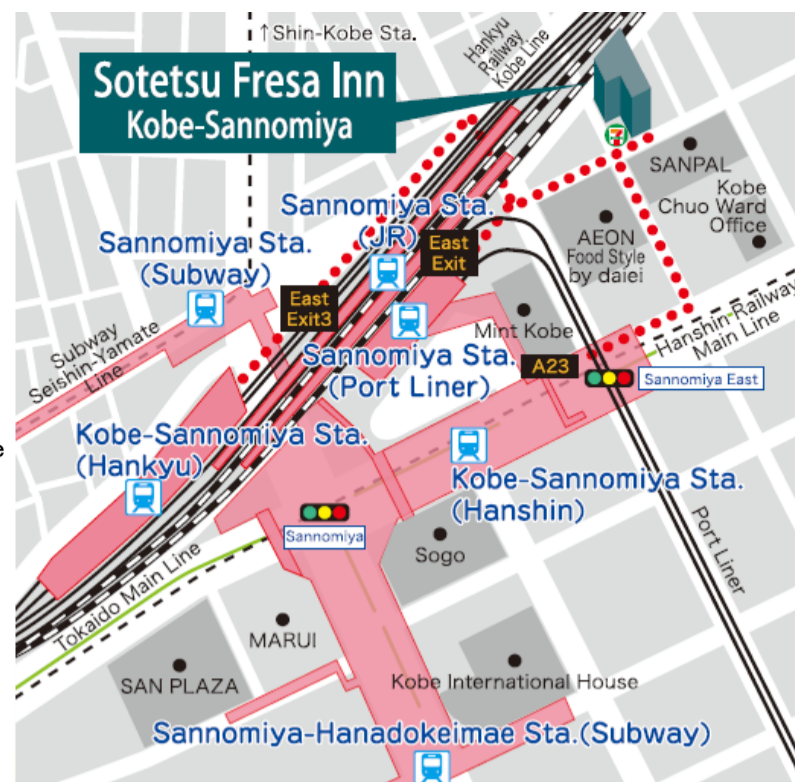

Sotetsu Fresa Inn Kobe-Sannomiya

The best location about 3 minutes walk from major stations in Sannomiya, and 1 station away from Shin-Kobe station.
In addition, Easily accessible at 20 minutes away from Kobe Airport by train. Convenient to visit Kobe City, for example the historical district Kitano Ijinkan, Motomachi/Nankin-machi (Chinatown), the Former Foreign Settlement, and Meriken Park where you can find the Kobe Port Tower.
This hotel accepts cashless payment. Please use a credit card or QR code payment system for payments of charges.

Coin-operated laundry

Free amenity area

Courier service (cash on delivery only)

Smoking space

Six Sotetsu Fresa Inn Highlights!

1. Heartfelt smiles and hospitality

Offering service that makes you want to come back again