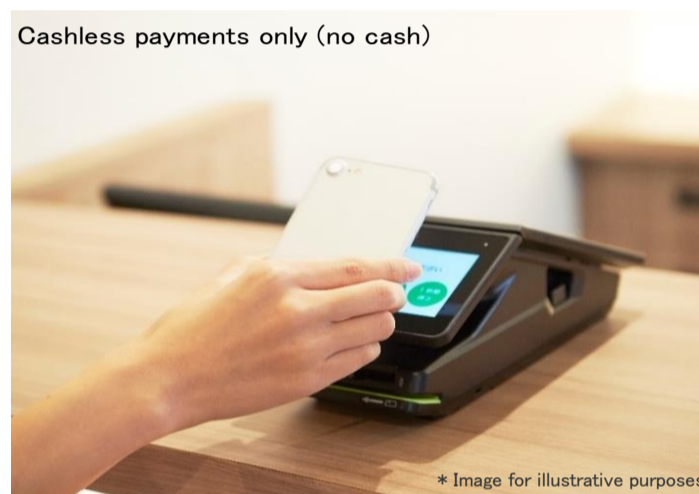

LOCATION

- Kayabacho Sta. → Hotel (Approx 8 minutes on foot)
  (Walking)
- Tokyo Sta. → Otemachi Sta. → Suitengumae Sta. (Approx 10 minutes by train)
  (Tokyo Metro Marunouchi Line) (Tokyo Metro Hanzomon Line)
- Tokyo Disney Resort
  Maihama Sta. → Hatchobori Sta. → Ningyocho Sta. (Approx 20 minutes by train)
  (JR Keiyo Line) (Tokyo Metro Hibiya Line)
- Tokyo SKYTREE
  Oshiage (SKYTREE) Sta. → Ningyocho Sta. (Approx 10 minutes by train)
  (Toei Asakusa Line)
- Haneda Airport
  Haneda Airport Sta. → Ningyocho Sta. (Approx 40 minutes by train)
  (Keikyu Line)
- Narita Airport
  Narita Airport Sta. → Ueno Sta. → Ningyocho Sta. (Approx 70 minutes by train)
  (Keisei Line) (Tokyo Metro Hibiya Line)
- Narita Airport Sta. → TCAT (Tokyo City Air Terminal) (Approx 70 minutes by bus)
  (Airport Limousine Bus)
- TCAT (Tokyo City Air Terminal) → Hotel (Approx 8 minutes on foot)
  (Walking)

Cashless payments only (no cash)

* Image for illustrative purposes.