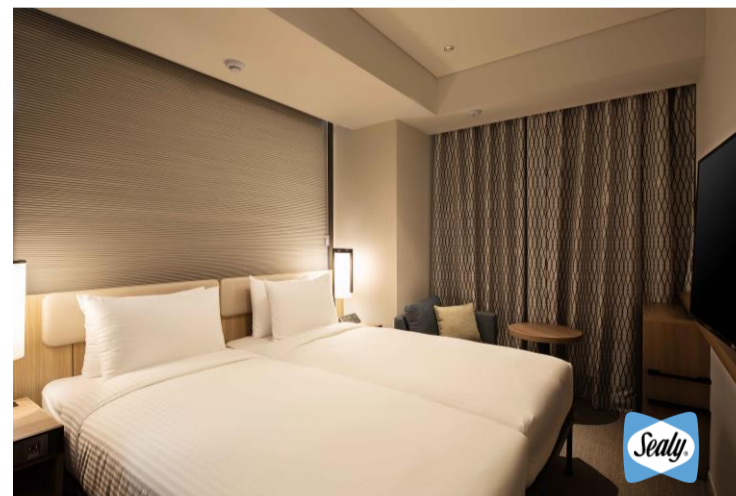

SOTETSU
FRESA
INN
FRESH · SENSE · AMENITY

Sotetsu Fresa Inn Seoul Myeong-dong

The hotel is conveniently located a 5 minute walk from Myeongdong Station on the Subway Line 4, and a 5 minute walk from Euljiro 1-ga Station on the Subway Line 2.

Located on the main street in the center of Seoul's representative downtown area "Myeongdong".

Walking distance to gourmet and shopping areas.

Easy access from Gimpo International Airport and Incheon International Airport, convenient for leisure as well as business.

We accept cashless payment only – credit card or QR code payment.

Please use a credit card or QR code payment system for payments of room charges. We do not accept cash payment.

ROOM EQUIPMENTS / AMENITY

LCD TV

Wi-Fi available in all rooms

Refrigerator

Electric kettle

Extension telephone

Air purifier

Hair Dryer

Shampoo

Conditioner

Body wash

Bath towel

Face towel

Two-piece pajamas

Toothbrush

Slippers

Air freshener

* Other complimentary amenities are available for your choice in the lobby.
* Mobile charger is lent at the front desk.

Self Check-in / Check-out Machines

Skin care / Hair care amenities

* Image for illustrative purposes.

NUMBERS OF GUEST ROOMS : 152

Room Type	Room size (m²)	Bed size(mm)	Numbers of rooms	Floor
Double	12.3~14.4m²	1400	30	4~13
Superior Double	18.9m²	1400	10	4~13
Twin	15.4~19.3m²	900 × 2	66	4~13
Superior Twin	20.5~21.1m²	1000 × 2	18	4~12
Comfort Twin	21.1m²	1000 × 2 (Stacking Bed available)	9	4~12
Deluxe Twin	27.5~27.9m²	1000 × 2 (Stacking Bed available)	7	6~12
Corner Twin	28.7m²	1000 × 2 (Stacking Bed available)	10	4~13
Universal Double	27.8m²	1400	2	4~5

● 2 guests available: 152 rooms

● All rooms are NON-Smoking

BREAKFAST

Breakfast is available at restaurants nearby the hotel.

*Please note that breakfast is not provided within the hotel.□