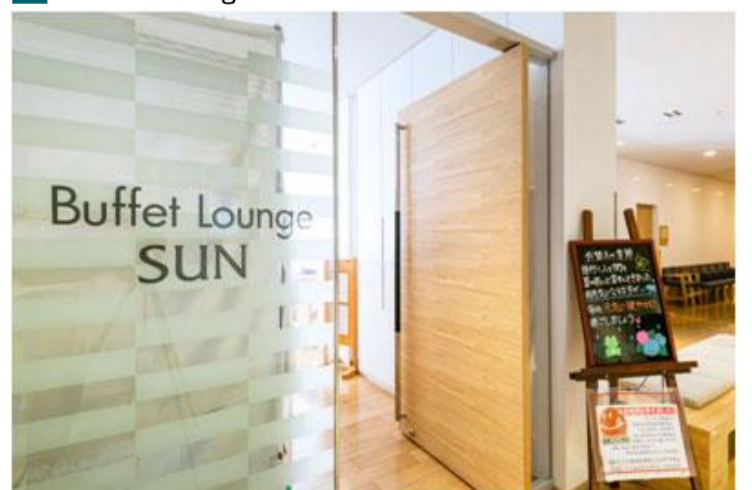

Toothbrush

Slippers

Air freshener

Women's
amenity kit

* Women's amenity kit is offered at the lobby.

* Mobile charger is lent at the front desk.

Women's amenity kit

* Image for illustrative purposes.

Deluxe Twin

Buffet Lounge SUN

BREAKFAST

【Buffet Lounge SUN (5th floor)】

OPEN HOURS : 7:00~10:00AM (L.O. 9:30)

NUMBERS OF SEATS : 48

MENU : With the motto of Local Production and Local Consumption,
Japanese & Western buffet menus prepared mainly from
seasonal ingredients of Nagano Prefecture.