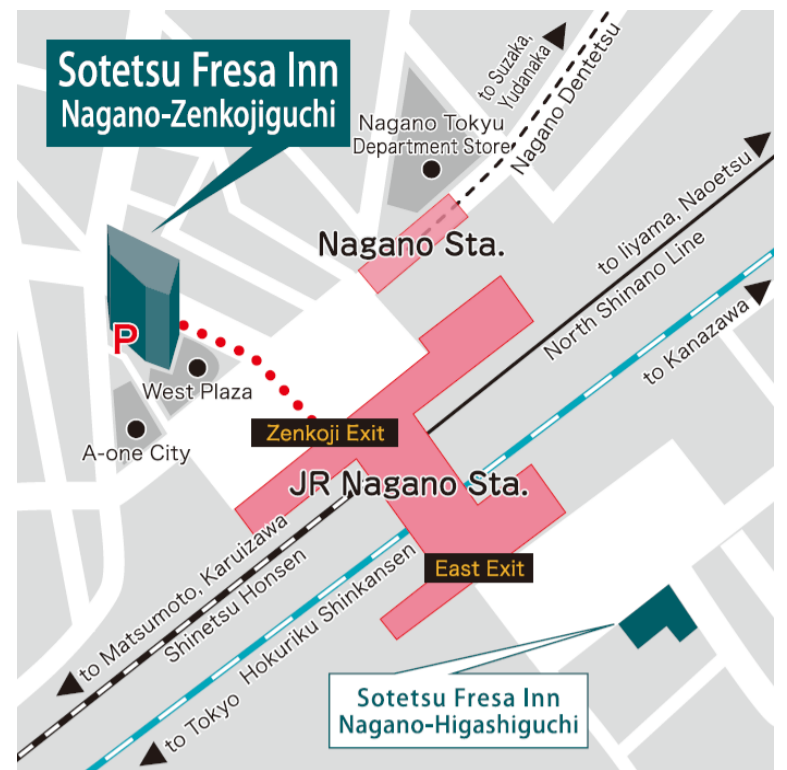

Sotetsu Fresa Inn Nagano-Zenkojiguchi

Good location with a 2 minute walk from Zenkoji Exit in Nagano Station.
You can enjoy Japan Shinsyu's fascinating spots. Easy access to BIG HAT,
and M-WAVE.
It is perfect for business and leisure.

E-MAIL : fresa_nagano@sotetsu-group.jp

URL : <https://fresa-inn.jp/en/nagano/>

ACCESS : A 2 minute walk from Zenkoji Exit of Nagano Station on JR Hokuriku Shinkansen, JR Shinetsu Honsen, Shinano Railway North Shinano Line and Nagano Dentetsu (Nagaden)

MEETING ROOM/BANQUET ROOM

- Meeting Room 「Kinsen」
Available for 15 person in school style or 25 person in standing style.
- Meeting Room 「Ginsen」
Available for 15 person in school style or 25 person in standing style.
- Meeting Room 「Ginsen(Extended)」
Available for 43 person in school style or 50 person in standing style.
- Meeting Room 「Katsura」
Available for 15 person in school style or 25 person in standing style.

Smoking space

Six Sotetsu Fresa Inn Highlights!

1. Heartfelt smiles and hospitality

Offering service that makes you want to come back again

2. Excellent location

Located within a five-minute walk from major city stations